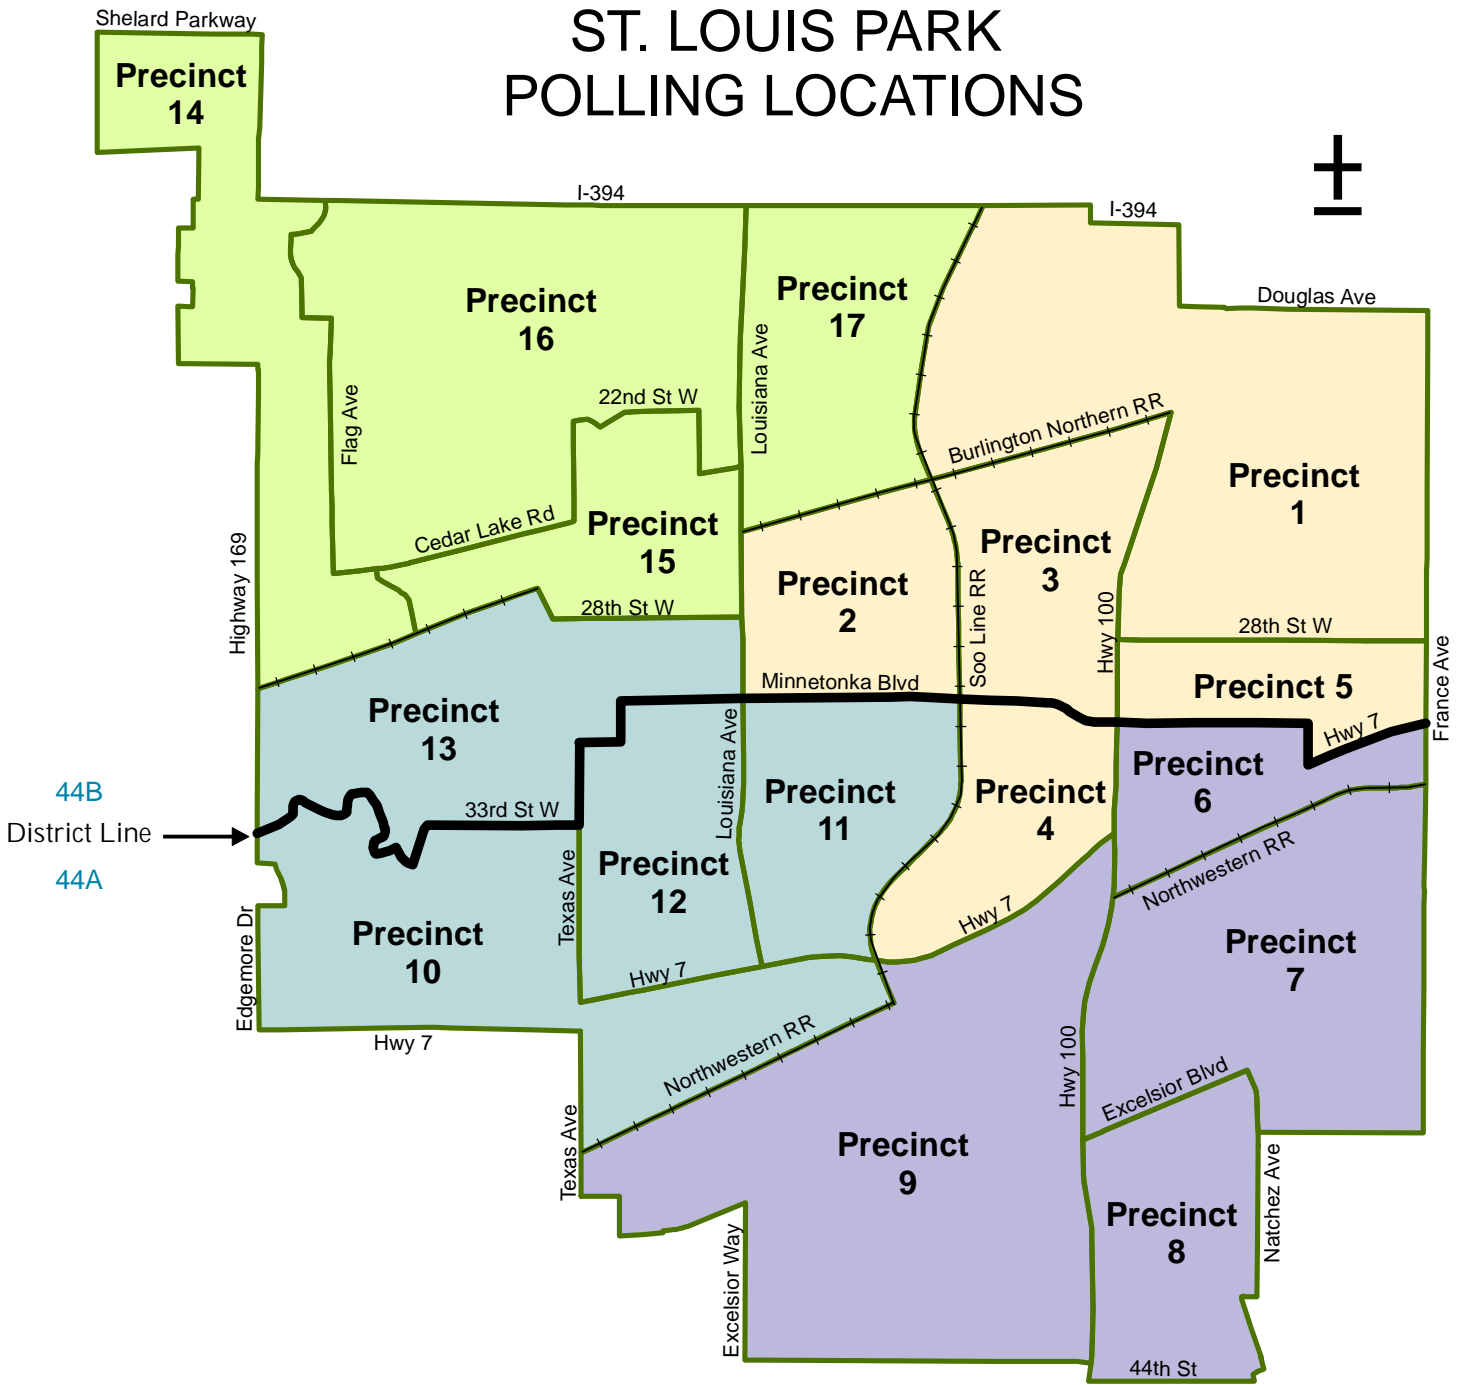

ST. LOUIS PARK POLLING LOCATIONS

WARD 1

- Precinct 1 - Benilde/St. Margaret's High School, 2501 Hwy 100 S
- Precinct 2 - Peter Hobart Primary Center, 6500 26th St W
- Precinct 3 - Peter Hobart Primary Center, 6500 26th St W
- Precinct 4 - Central Community Center, 6300 Walker St
- Precinct 5 - St. Louis Park City Hall, 5005 Minnetonka Blvd

WARD 3

- Precinct 10 - Prince of Peace Lutheran Church, 8115 State Hwy 7
- Precinct 11 - St. Louis Park Senior High School, 6425 33rd St W
- Precinct 12 - Lenox Community Center, 6715 Minnetonka Blvd
- Precinct 13 - Aquila Primary Center, 8500 31st St W