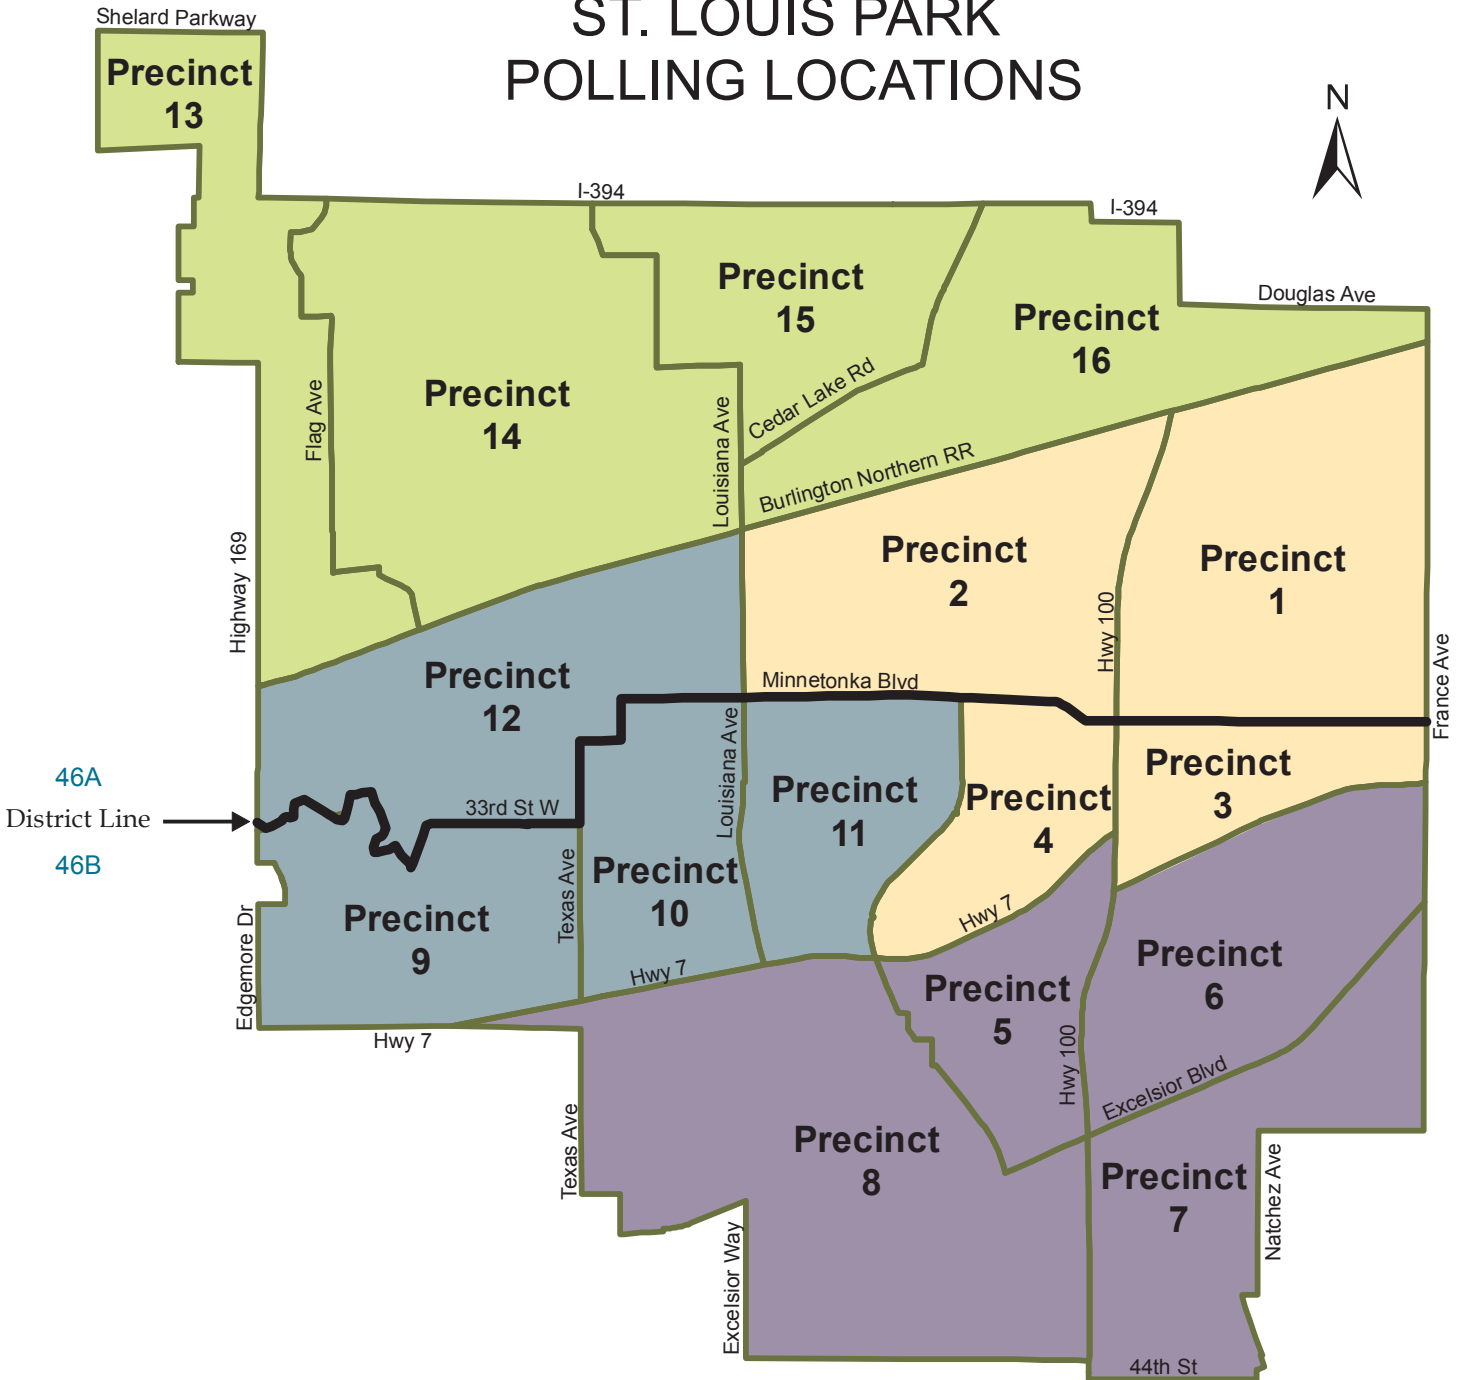

# ST. LOUIS PARK POLLING LOCATIONS

## WARD 1

- Precinct 1 - Beth El Synagogue, 5224 26th St W
- Precinct 2 - Peter Hobart Primary Center, 6500 26th St W
- Precinct 3 - St. Louis Park City Hall, 5005 Minnetonka Blvd
- Precinct 4 - Central Community Center, 6300 Walker St

## WARD 3

- Precinct 9 - Prince of Peace Lutheran Church, 8115 State Highway 7
- Precinct 10 - Lenox Community Center, 6715 Minnetonka Blvd
- Precinct 11 - St. Louis Park Senior High School, 6425 33rd St W
- Precinct 12 - Aquila Primary Center, 8500 31st St W

## WARD 2

- Precinct 5 - Union Congregational Church, 3700 Alabama Ave S
- Precinct 6 - St. Louis Park Recreation Center, 3700 Monterey Dr
- Precinct 7 - Susan Lindgren Intermediate Center, 4801 41st St W
- Precinct 8 - Aldersgate Methodist Church, 3801 Wooddale Ave S