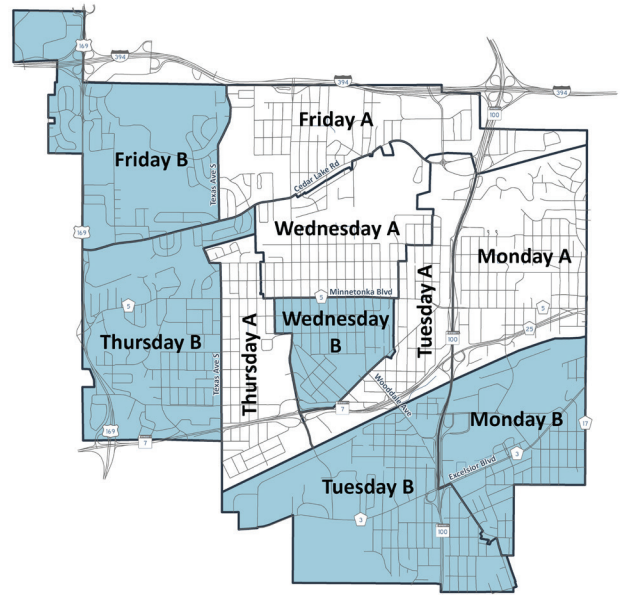

Holidays

Holidays that delay collection are New Year’s Day, Memorial Day, Independence Day, Labor Day, Thanksgiving Day and Christmas Day.

If your normal service falls on or after one of these holidays, you will receive service one day later.

WEEK A
 WEEK B
 HOLIDAY

September 2018						
Su	M	Tu	W	Th	F	Sa
						1
2	3	4	5	6	7	8
9	10	11	12	13	14	15
16	17	18	19	20	21	22
23	24	25	26	27	28	29
30						

October 2018						
Su	M	Tu	W	Th	F	Sa
	1	2	3	4	5	6
7	8	9	10	11	12	13
14	15	16	17	18	19	20
21	22	23	24	25	26	27
28	29	30	31			