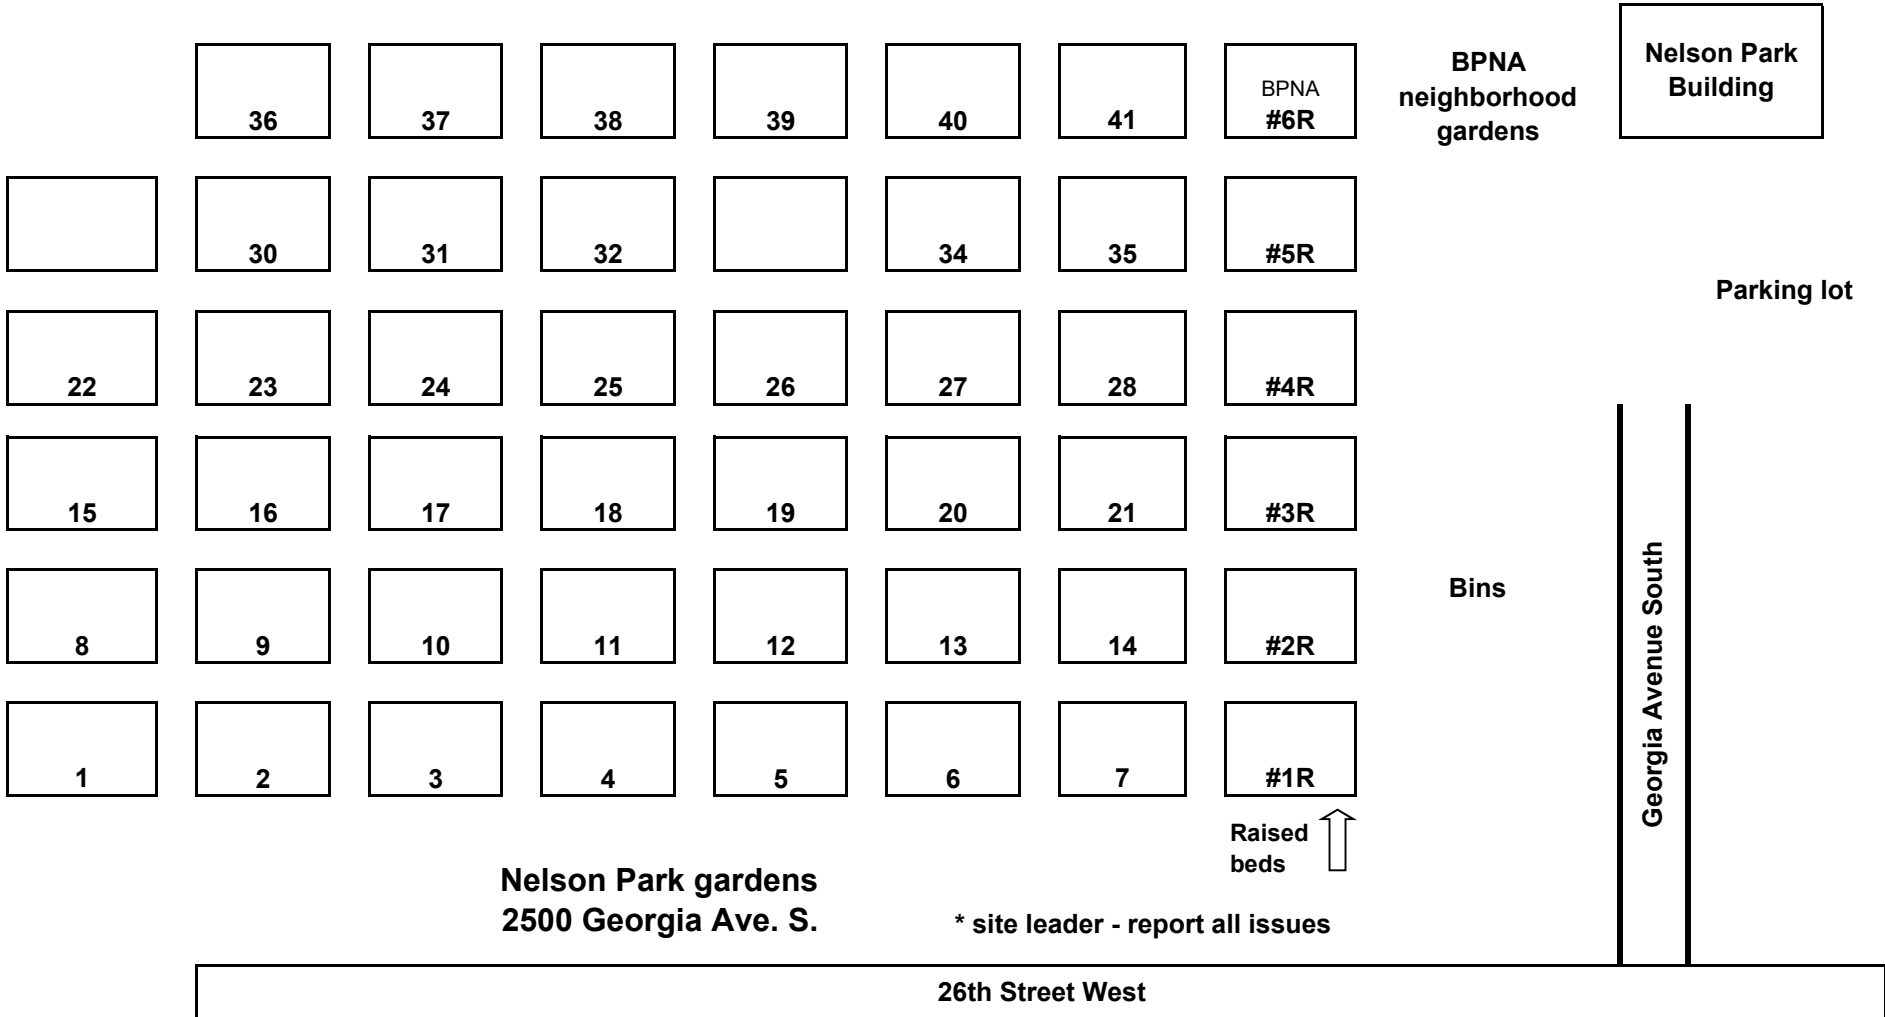

Cedar Lake Road

Railroad tracks

NOTE: Map is not to scale

Water

Water

Nelson Park gardens
2500 Georgia Ave. S.

* site leader - report all issues

Raised
beds

Bins

Georgia Avenue South

26th Street West

Garden parking
by Kip's

Marriott Hotel parking lot

Raised beds ↑

Shelard Park gardens
390 Ford Rd.

* Garden liaison - Report
all issues to her

Park path

Please - No parking in apt. lots

Victoria Ponds
Townhomes

Virginia Avenue South

Parking lot

Lake
Victoria

Bike trail

28th Street West

Texas Avenue South

Virginia Avenue South

Soccer field

Texa-Tonka gardens

22	23	24	25	26
17	18	19	20	21
11	12	14	15	16
6	7	8	9	10
1	2	3	4	5