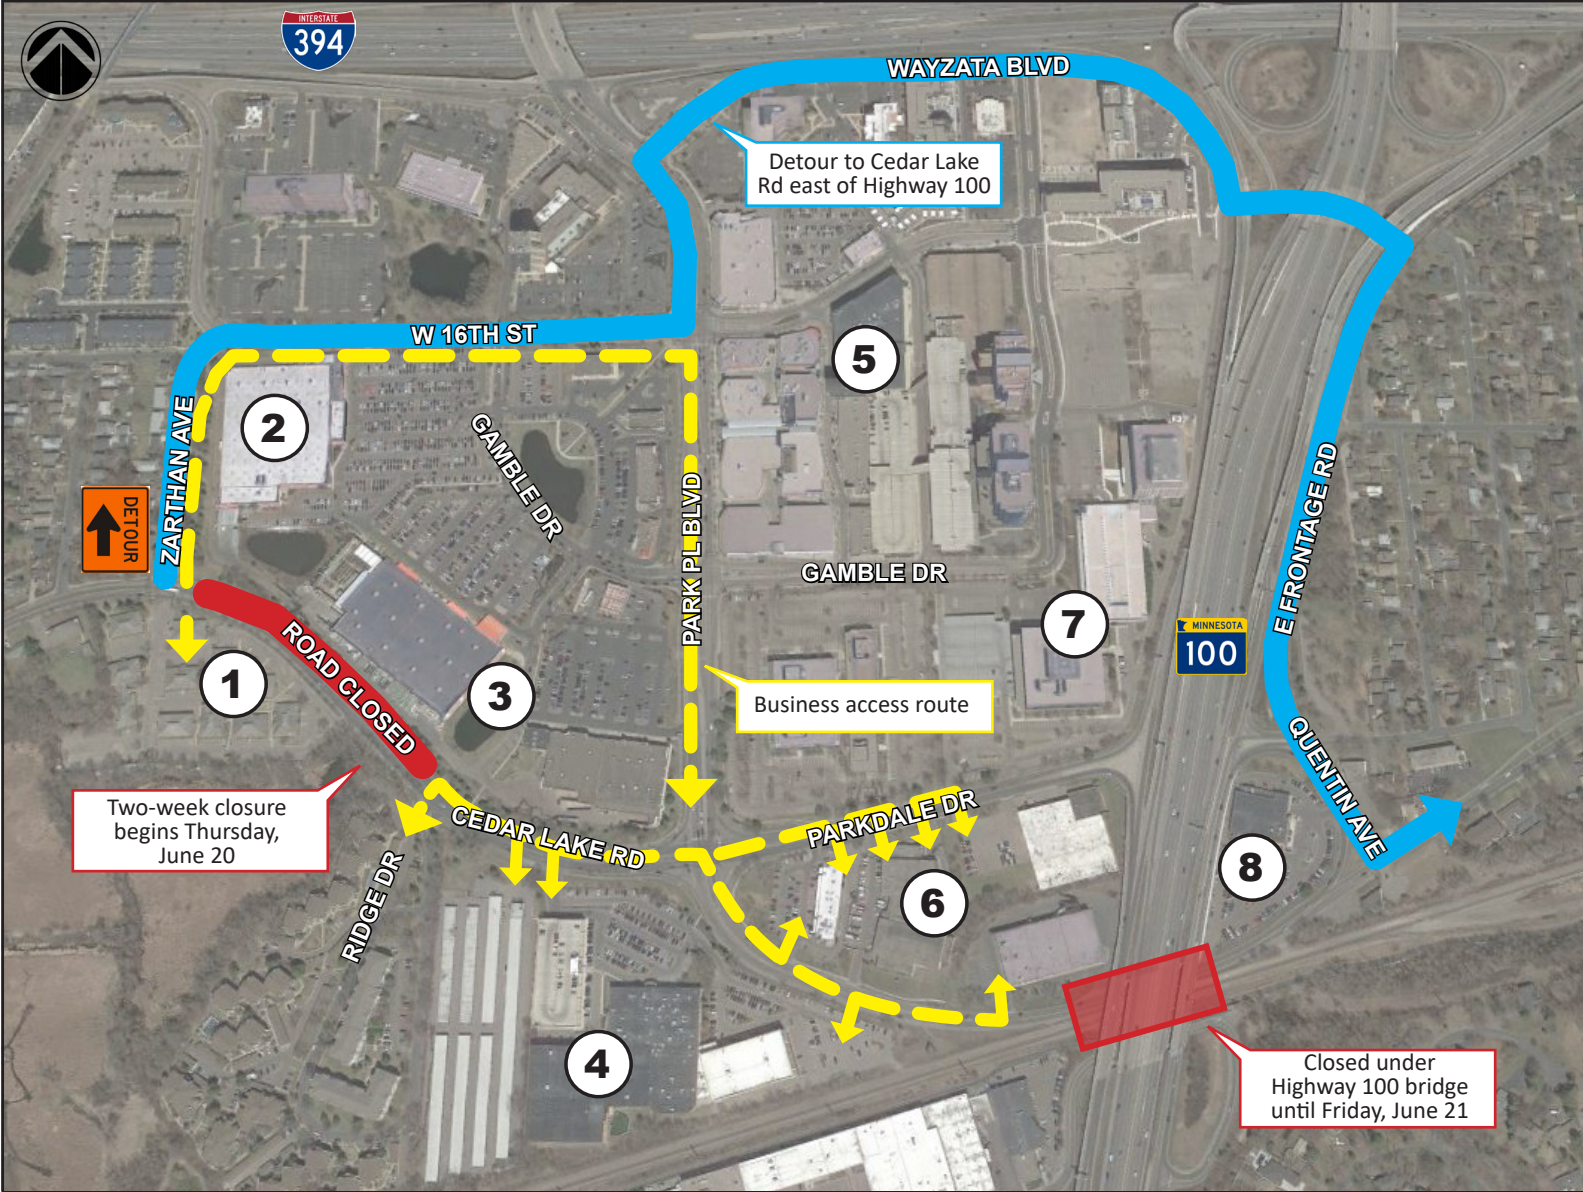

CEDAR LAKE ROAD STAGE 3 DETOUR & BUSINESS ACCESS

 ROAD CLOSED

 DETOUR TO CEDAR LAKE RD EAST OF HIGHWAY 100

 BUSINESS ACCESS ROUTE

- 1** Sunset Ridge Business Park
- 2** Costco
- 3** Home Depot, Panera, Banfield Pet Hospital, PetSmart Office Depot, Liquor Boy Wine and Spirits
- 4** Life Time, iStorage
- 5** Shops at West End
- 6** Caribou Coffee, Fedex, Which Which, Itasca Books Distribution, Odds and Ends, Extra Space for Storage, Podany's Office Furniture
- 7** West End Business Park
- 8** FIAT