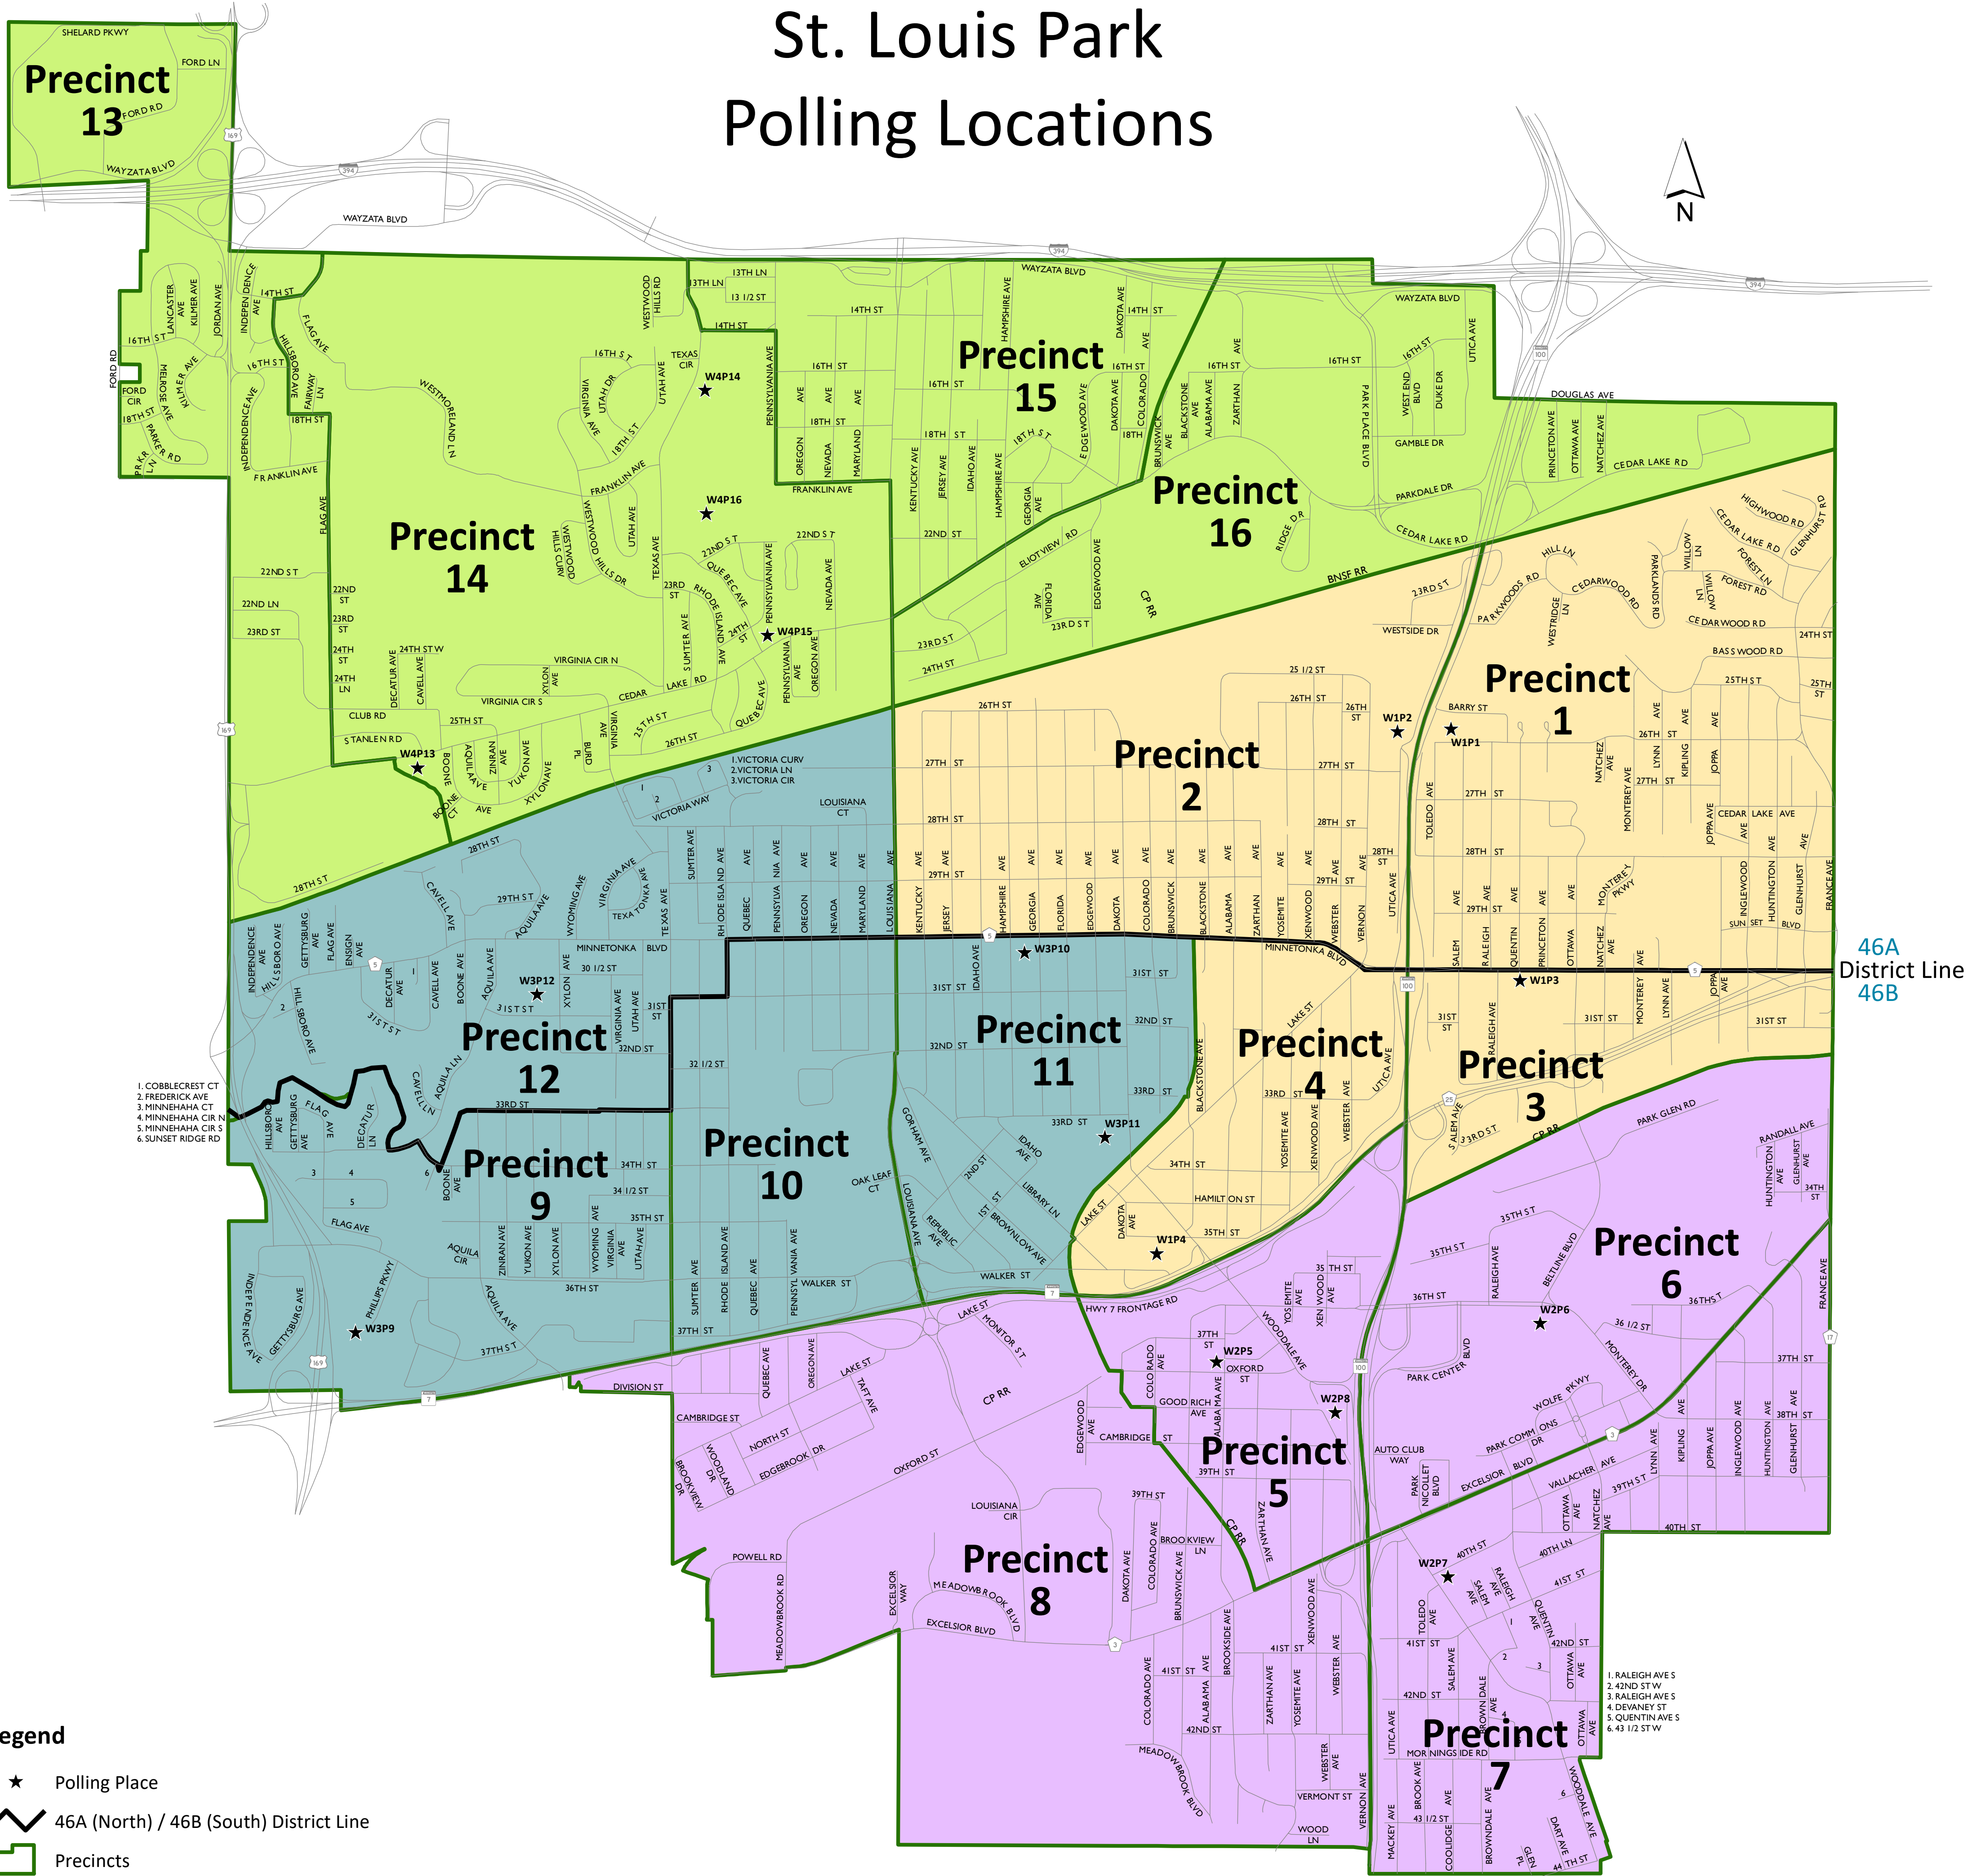

St. Louis Park Polling Locations

46A District Line
46B

- 1 COBBLECREST CT
- 2 FREDERICK AVE
- 3 MINNEHAHA CT
- 4 MINNEHAHA CT N
- 5 MINNEHAHA CIR S
- 6 SUNSET RIDGE RD

- Legend**
- ★ Polling Place
 - ⚡ 46A (North) / 46B (South) District Line
 - ▭ Precincts

WARD 1
Precinct 1 - Beth El Synagogue, 5225 Barry St W
Precinct 2 - Wat Promwachirayan (Wat Thai of Minnesota) 2544 Highway 100 S
Precinct 3 - St. Louis Park City Hall, 5005 Minnetonka Blvd
Precinct 4 - Central Community Center, 6300 Walker St

WARD 2
Precinct 5 - Union Congregational Church, 3700 Alabama Ave S
Precinct 6 - St. Louis Park Rec Center, 3700 Monterey Dr
Precinct 7 - Vista Lutheran Church, 4003 Wooddale Ave
Precinct 8 - Aldersgate United Methodist Church, 3801 Wooddale Ave