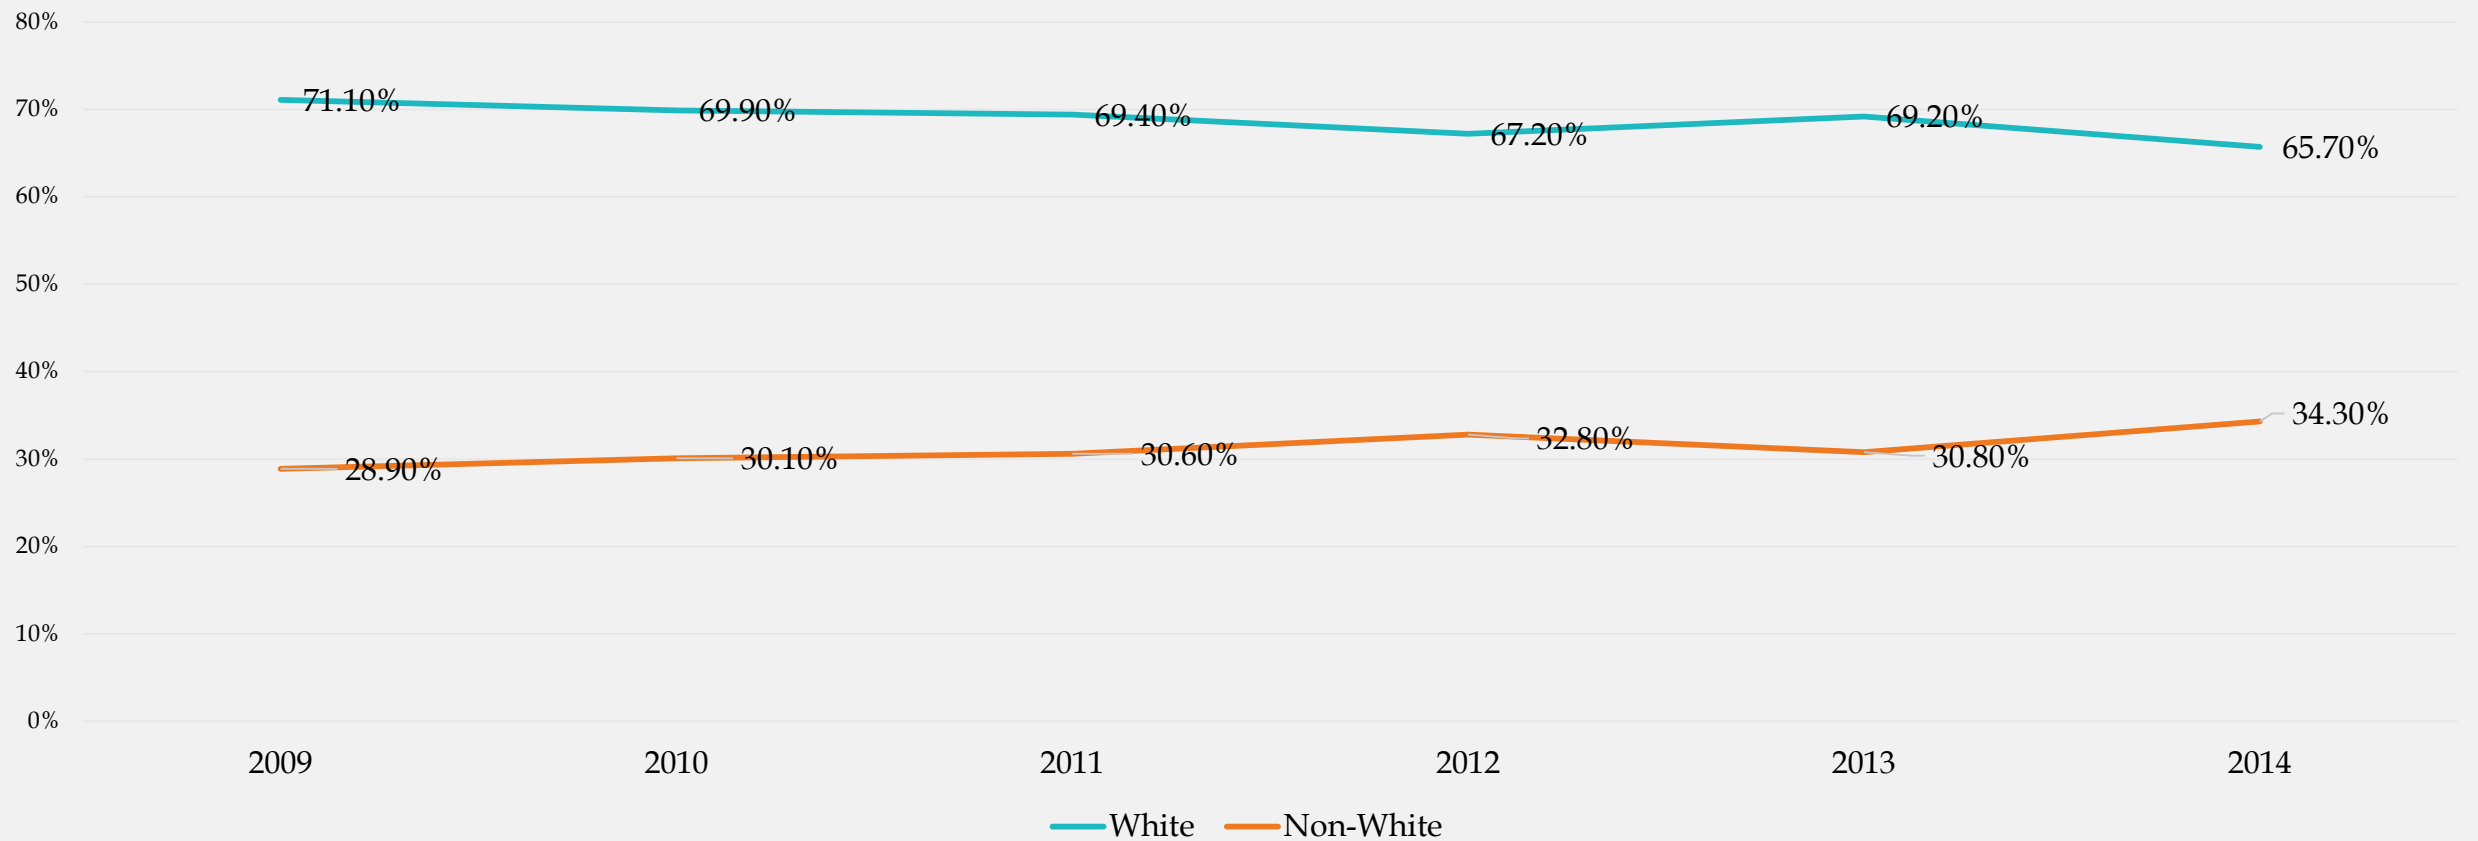

The City of St. Louis Park, MN

A Baseline Analysis of the State of
Racial Equity in the City

St. Louis Park, MN

- The City of St. Louis Park since its inception as a city has recorded growth and development in all sectors.
- **Population:** Increase from 44,126 to 48,171 between 2010 and 2015
- **Housing:** 2,276 increase in housing stock in less than 20years.
- **Economy:** 6,024 companies operating within the city; Median income now stands at \$65,151 (a \$15,891 increase since 2000)

Source: American Factfinder-US Census Bureau (2010-2014)

- The US Census Bureau has estimated a 57% non-white population by 2060 in the United States.

St. Louis Park Non-White Population is Growing

- Between 2010 and 2014, the city recorded an increase of 1,801 people, with the non-white population accounting for 90% of this growth.
- In 2000, the city was home to 5,527 non-whites. Currently, there are over 9,000 non-white residents in the city.
- In addition, statistics show more children are being born to non-white women than white women in St. Louis Park

Source: American Factfinder- US Census Bureau (2010- 2014)

St. Louis Park Non-White Population is Growing

Children under 18 years in Households

St. Louis Park City/School District Data

2010-2014 Population by Race in St. Louis Park