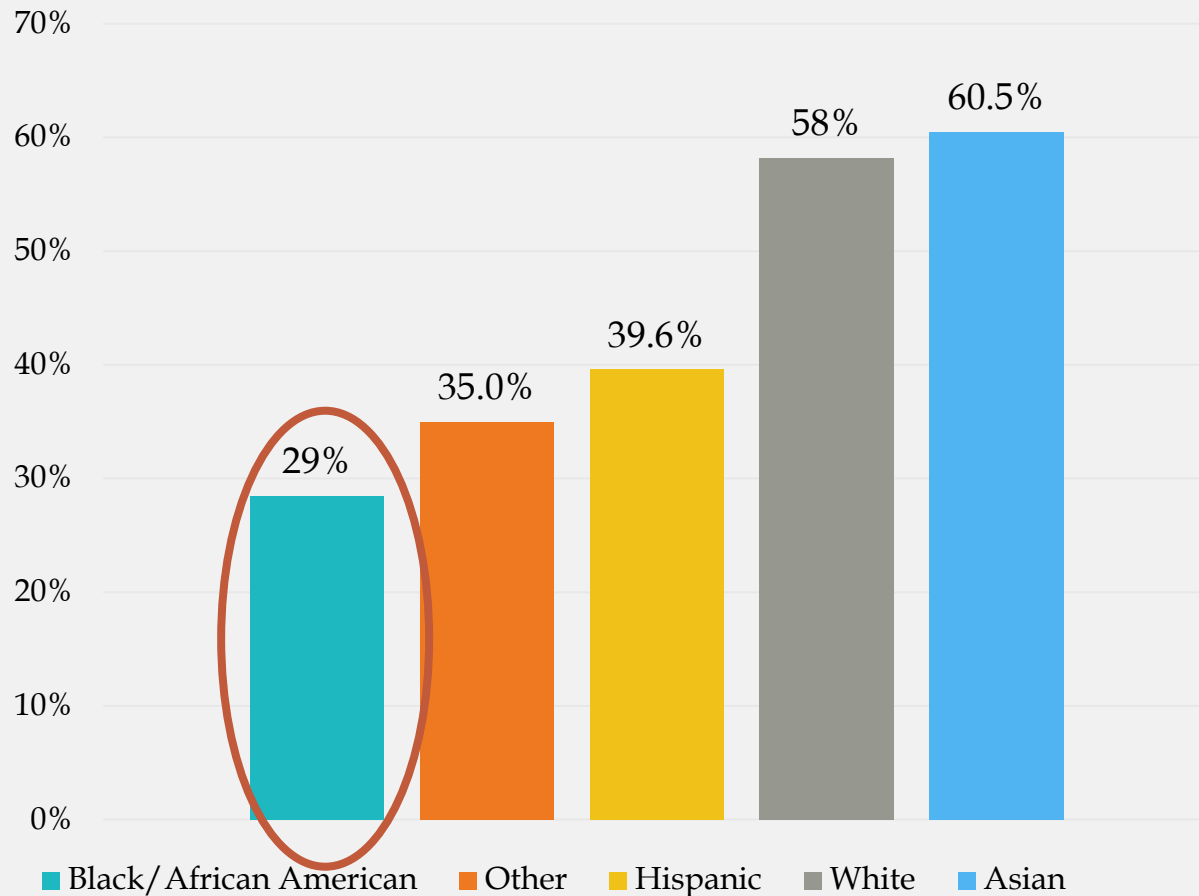

Source: US Census Bureau (2010-2014)

2016 St. Louis Park School District K-12

Source: St. Louis Park School District, 2016

Statistics show St. Louis Park non-white residents
lag in many areas

St. Louis Park Education Statistics

College Graduates by Race

Population Lacking High School Diploma by Race Aged 25 years and above

St. Louis Park Unemployment Status by Race

Source: American Factfinder- US Census Bureau

St. Louis Park Median Income by Race