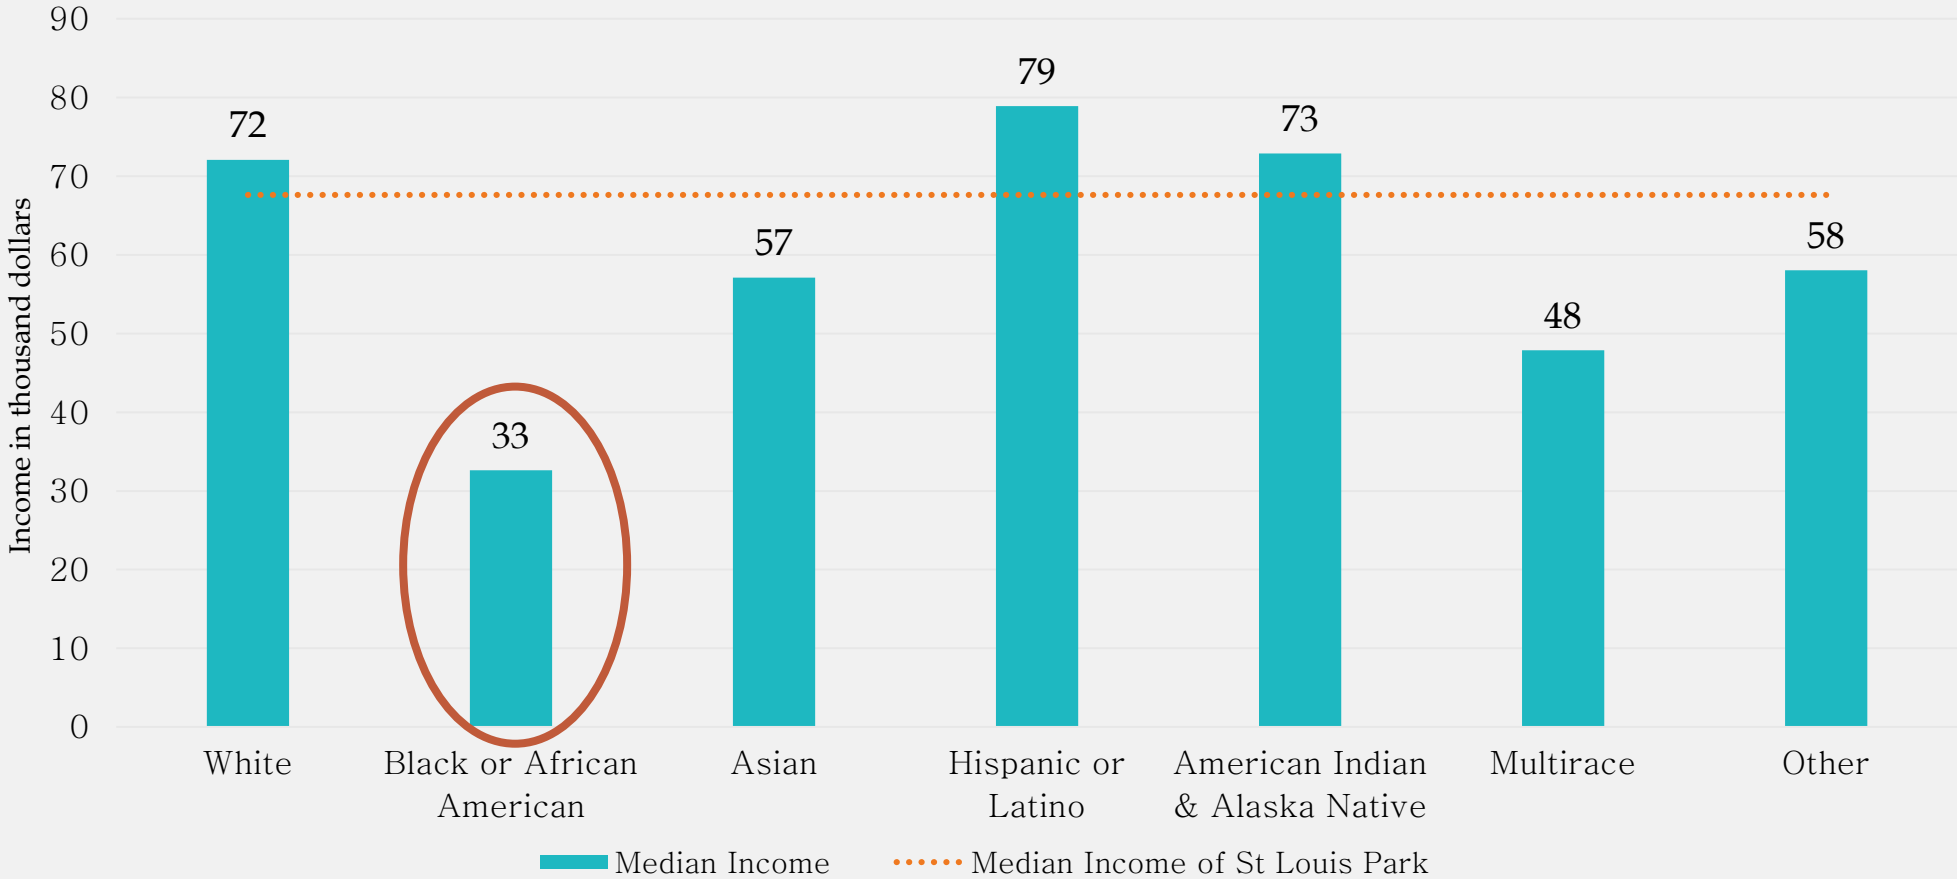

College Graduates by Race

Population Lacking High School Diploma by Race Aged 25 years and above

St. Louis Park Unemployment Status by Race

Source: American Factfinder- US Census Bureau

St. Louis Park Median Income by Race