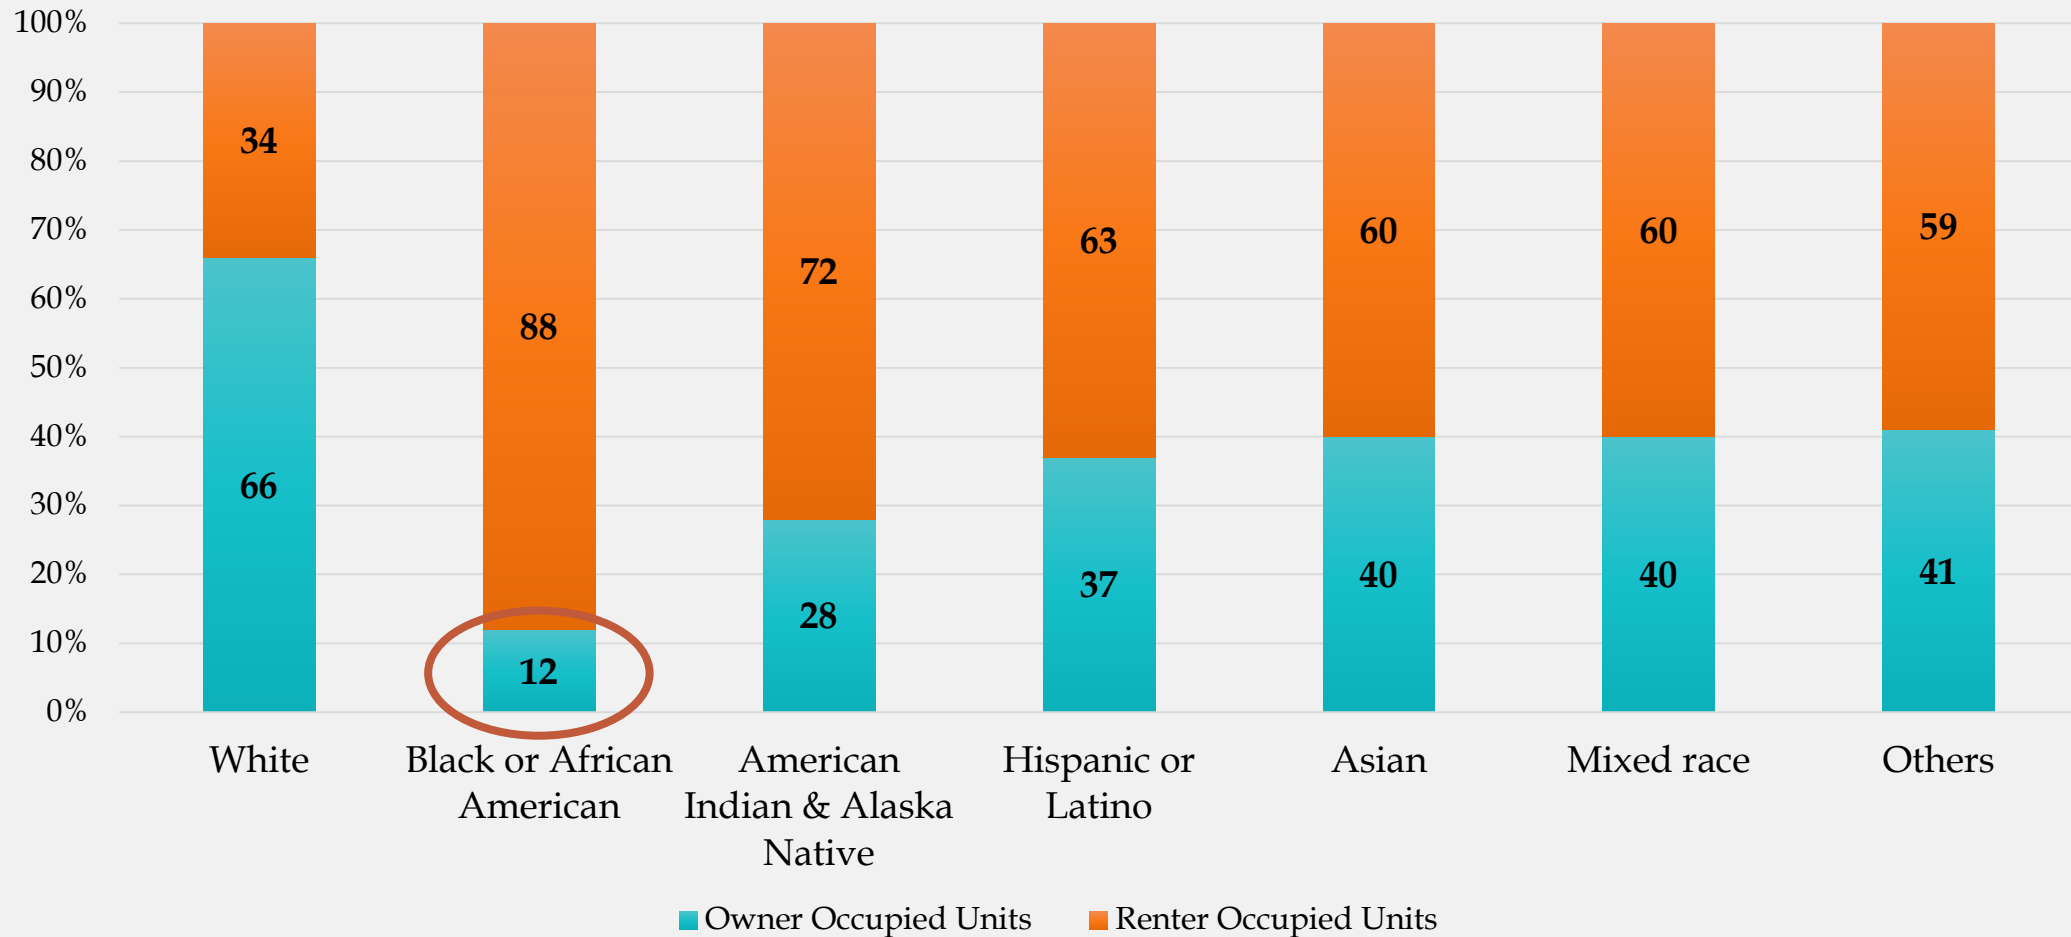

St. Louis Park Owner-Renter Occupied Units

Source: American Factfinder-US Census Bureau, 2014