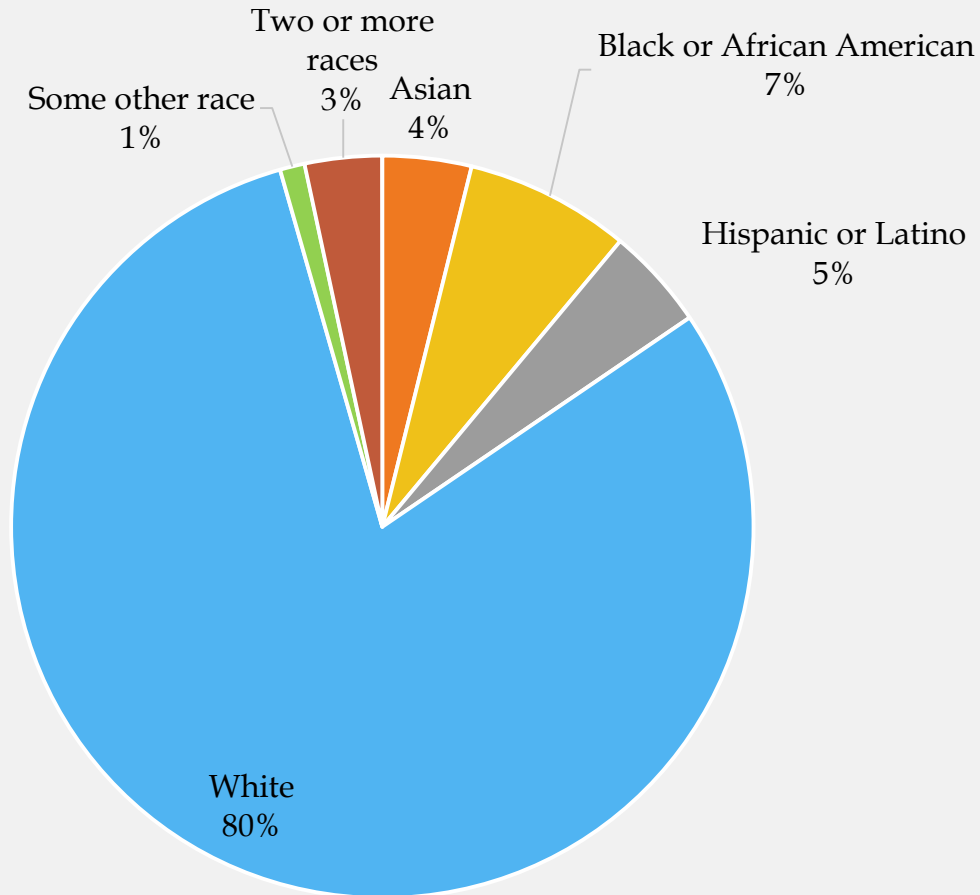

Source: American Factfinder-US Census Bureau (2010-2014)

- The US Census Bureau has estimated a 57% non-white population by 2060 in the United States.

St. Louis Park Non-White Population is Growing

- Between 2010 and 2014, the city recorded an increase of 1,801 people, with the non-white population accounting for 90% of this growth.
- In 2000, the city was home to 5,527 non-whites. Currently, there are over 9,000 non-white residents in the city.
- In addition, statistics show more children are being born to non-white women than white women in St. Louis Park

Source: American Factfinder- US Census Bureau (2010- 2014)

St. Louis Park Non-White Population is Growing

Children under 18 years in Households

St. Louis Park City/School District Data

2010-2014 Population by Race in St. Louis Park