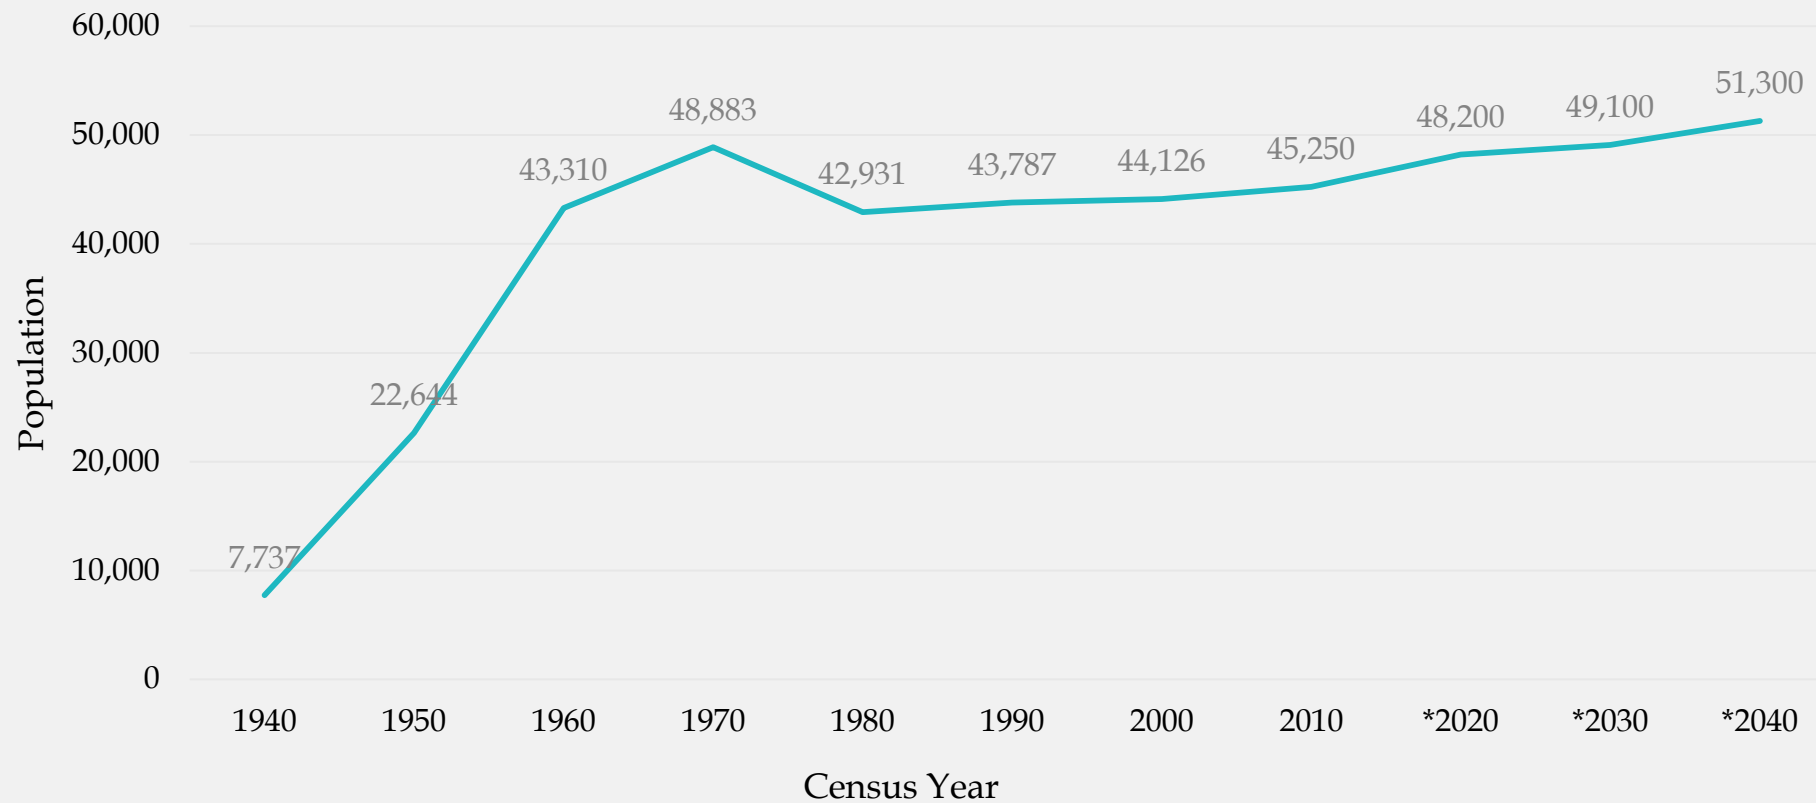

The City of St. Louis Park, MN

A Baseline Analysis of the State of
Racial Equity in the City

St. Louis Park, MN

- The City of St. Louis Park since its inception as a city has recorded growth and development in all sectors.
- **Population:** Increase from 44,126 to 48,171 between 2010 and 2015
- **Housing:** 2,276 increase in housing stock in less than 20years.
- **Economy:** 6,024 companies operating within the city; Median income now stands at \$65,151 (a \$15,891 increase since 2000)

St. Louis Park Population Growing

- St Louis Park since its inception as a city has seen growth in its population

Source: American Factfinder- US Census Bureau

* Met Council Projections

The US Non-White Population Forecast

Source: American Factfinder-US Census Bureau (2010-2014)

- The US Census Bureau has estimated a 57% non-white population by 2060 in the United States.

St. Louis Park Non-White Population is Growing

- Between 2010 and 2014, the city recorded an increase of 1,801 people, with the non-white population accounting for 90% of this growth.
- In 2000, the city was home to 5,527 non-whites. Currently, there are over 9,000 non-white residents in the city.
- In addition, statistics show more children are being born to non-white women than white women in St. Louis Park

Source: American Factfinder- US Census Bureau (2010- 2014)

St. Louis Park Non-White Population is Growing

Children under 18 years in Households

St. Louis Park City/School District Data

2010-2014 Population by Race in St. Louis Park