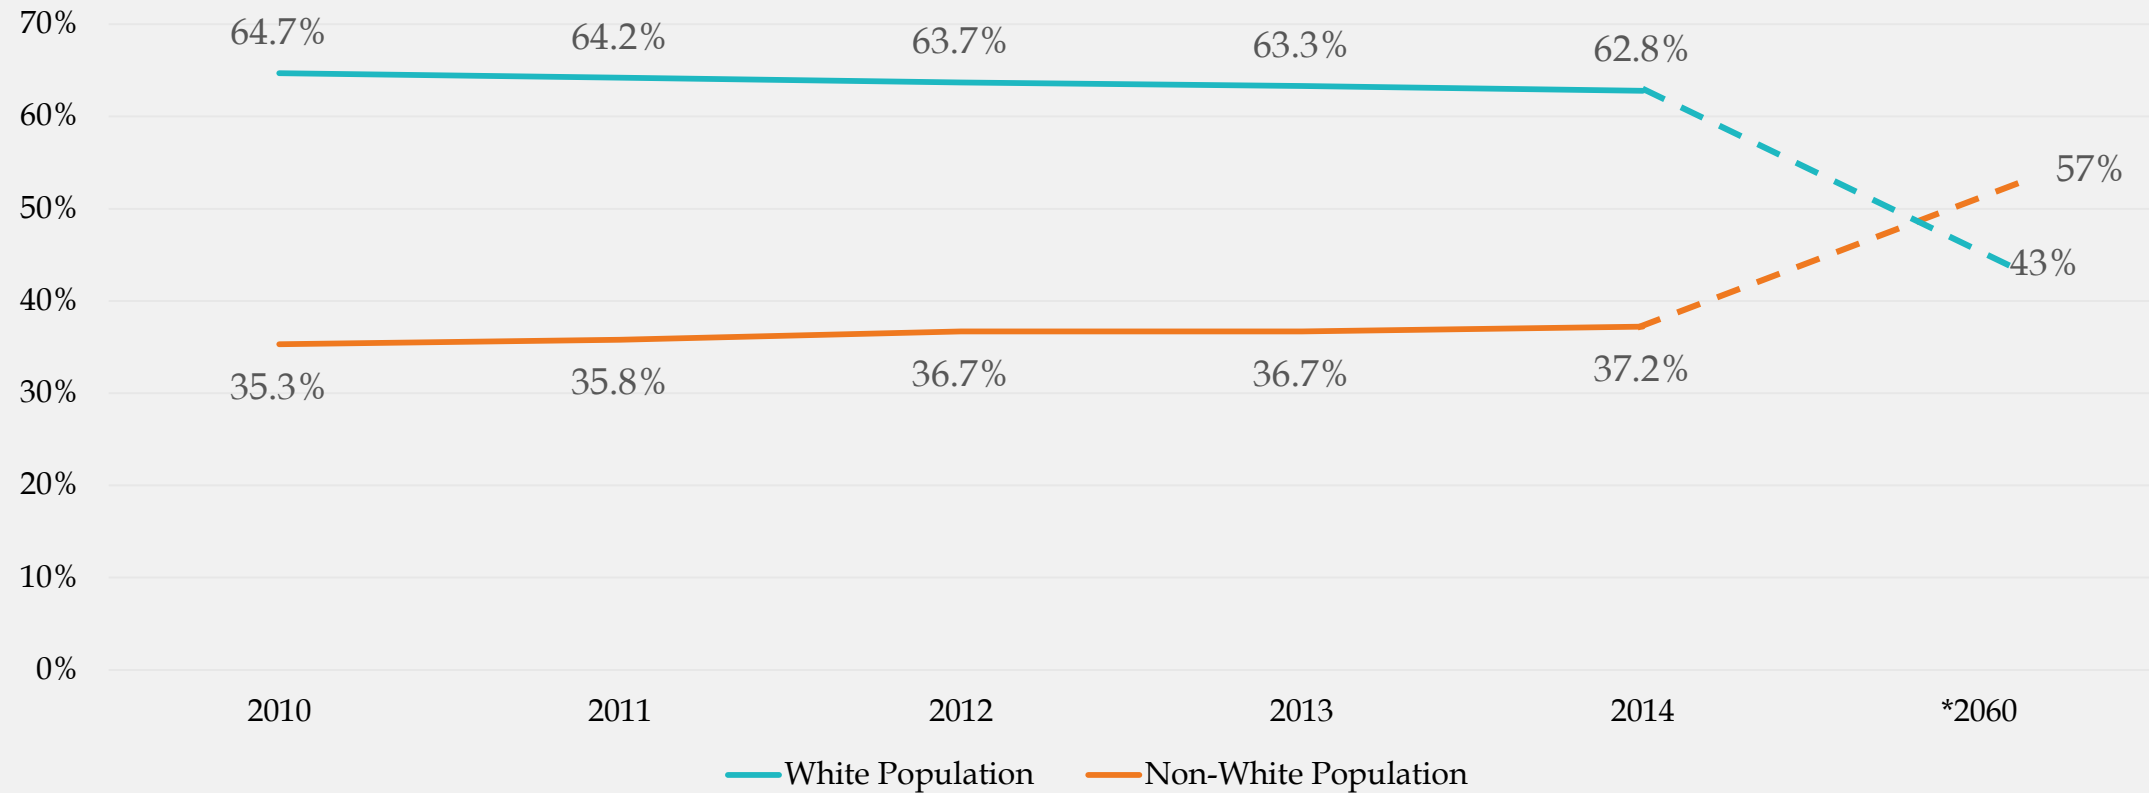

The City of St. Louis Park, MN

A Baseline Analysis of the State of
Racial Equity in the City

St. Louis Park, MN

- The City of St. Louis Park since its inception as a city has recorded growth and development in all sectors.
- **Population:** Increase from 44,126 to 48,171 between 2010 and 2015
- **Housing:** 2,276 increase in housing stock in less than 20years.
- **Economy:** 6,024 companies operating within the city; Median income now stands at \$65,151 (a \$15,891 increase since 2000)

St. Louis Park Population Growing

- St Louis Park since its inception as a city has seen growth in its population

Source: American Factfinder- US Census Bureau

* Met Council Projections

The US Non-White Population Forecast

Source: American Factfinder-US Census Bureau (2010-2014)

- The US Census Bureau has estimated a 57% non-white population by 2060 in the United States.

St. Louis Park Non-White Population is Growing

- Between 2010 and 2014, the city recorded an increase of 1,801 people, with the non-white population accounting for 90% of this growth.
- In 2000, the city was home to 5,527 non-whites. Currently, there are over 9,000 non-white residents in the city.
- In addition, statistics show more children are being born to non-white women than white women in St. Louis Park