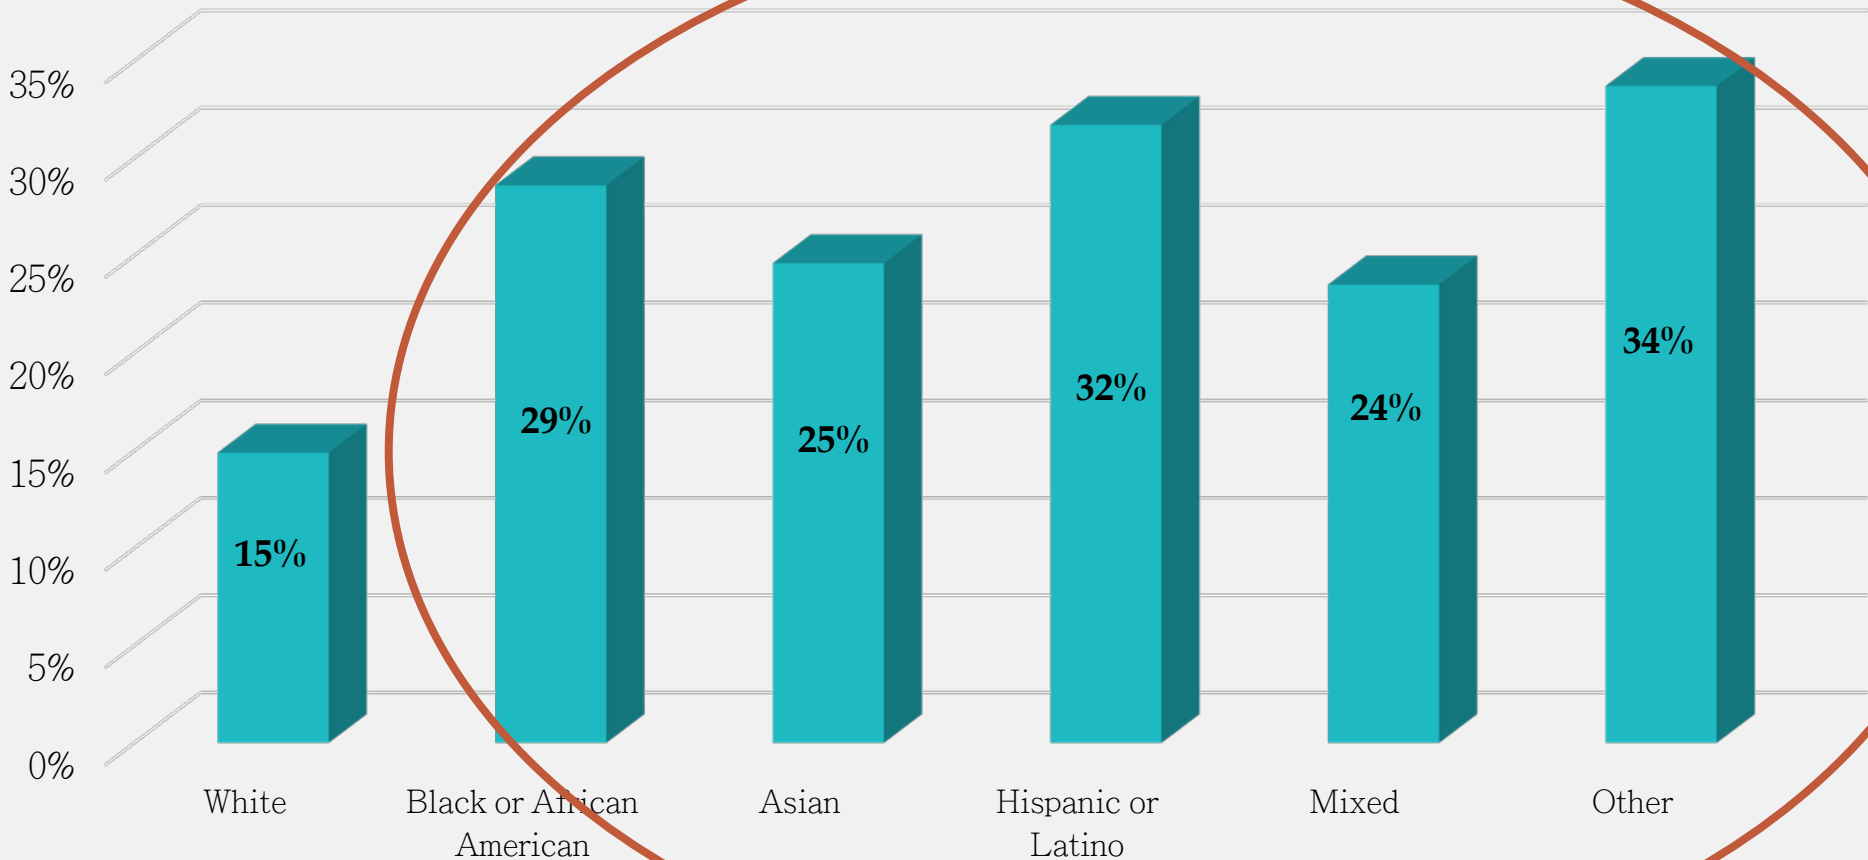

College Graduates by Race

Population Lacking High School Diploma by Race Aged 25 years and above

St. Louis Park Unemployment Status by Race

Source: American Factfinder- US Census Bureau

St. Louis Park Median Income by Race