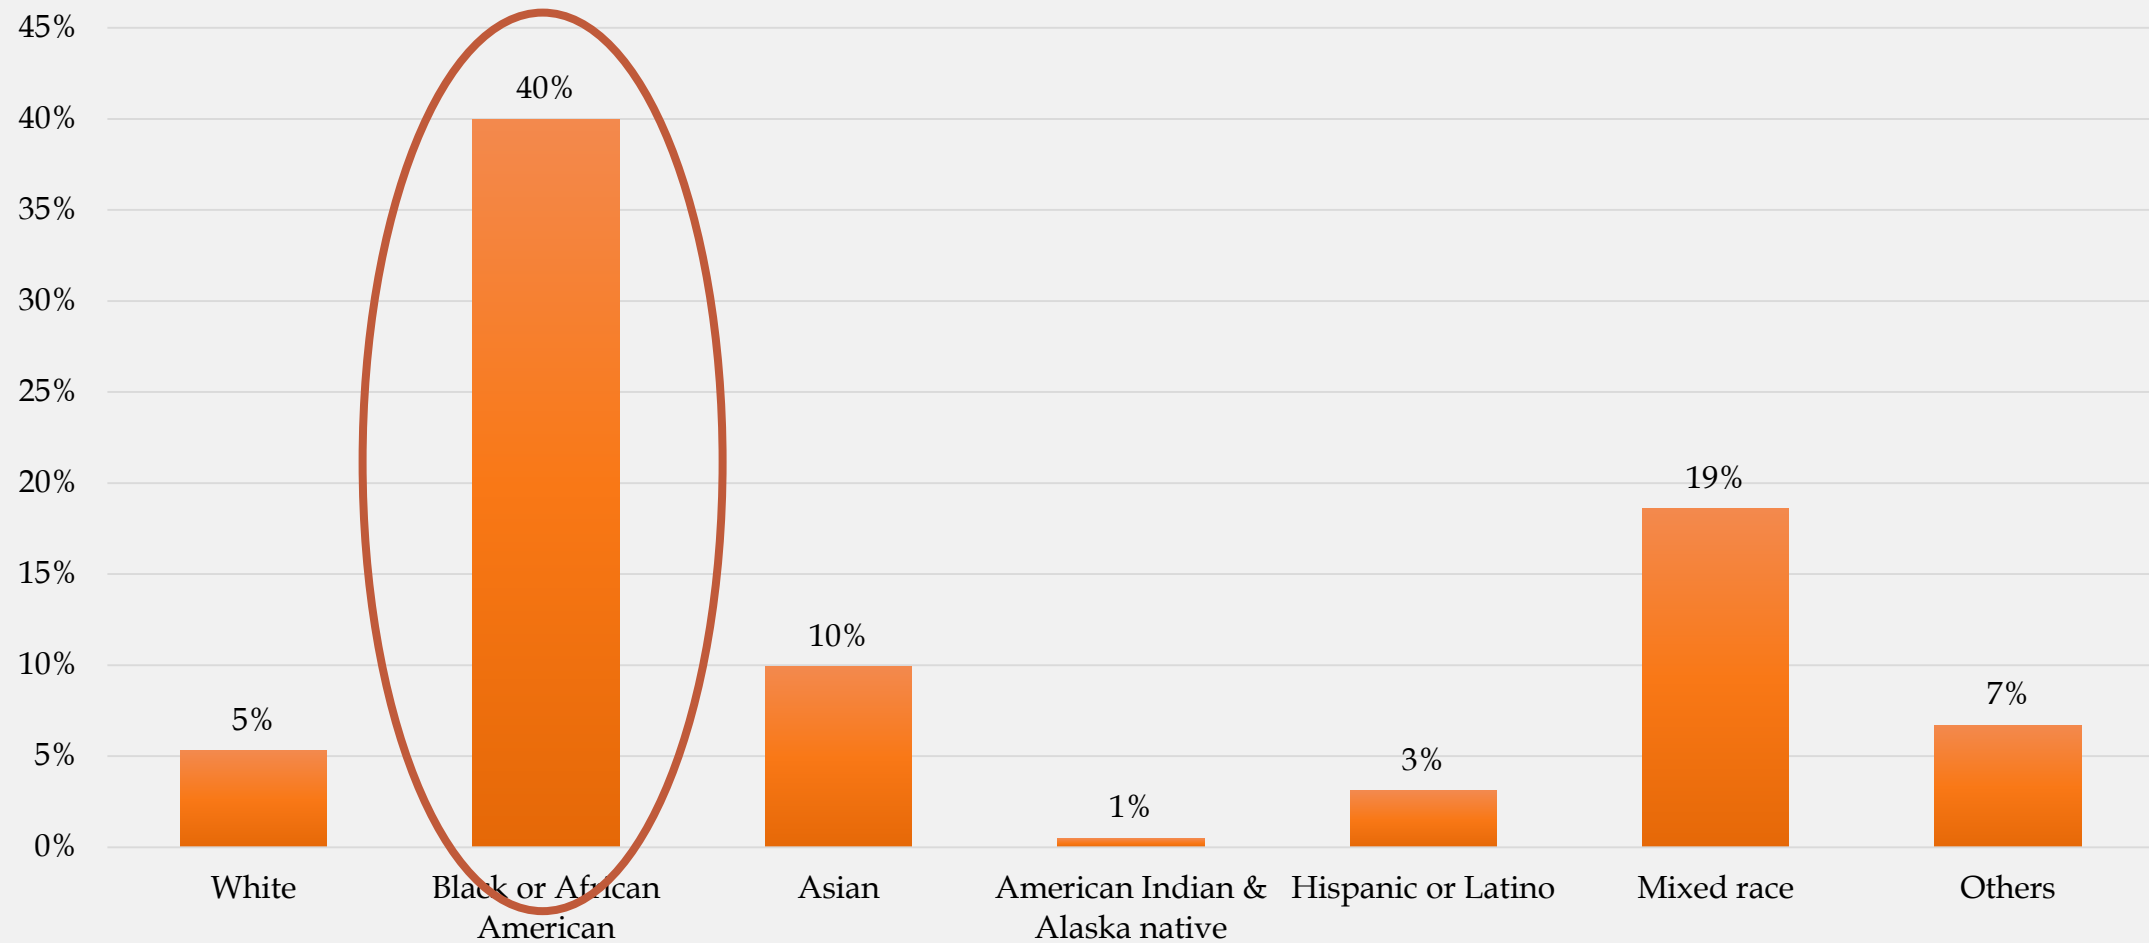

St. Louis Park Population living in Poverty by Race

Source: American Factfinder-US Census Bureau, 2014