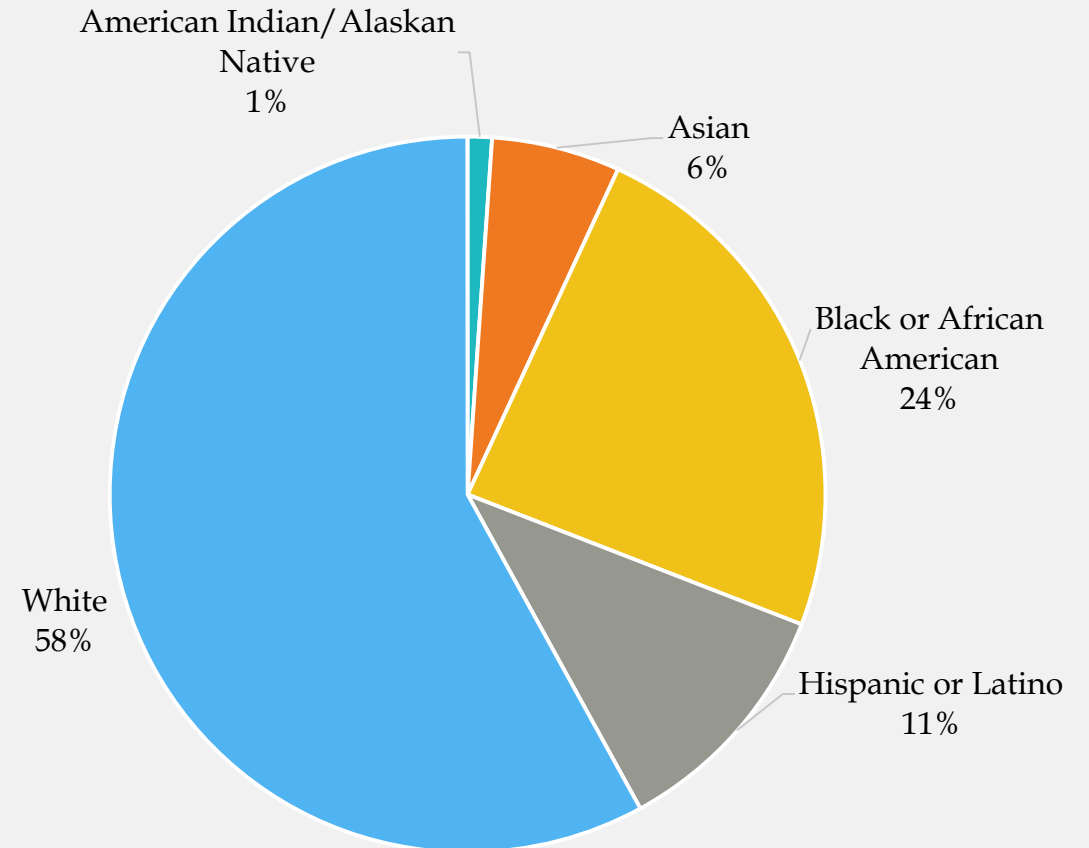

2016 St. Louis Park School District K-12

Source: St. Louis Park School District, 2016