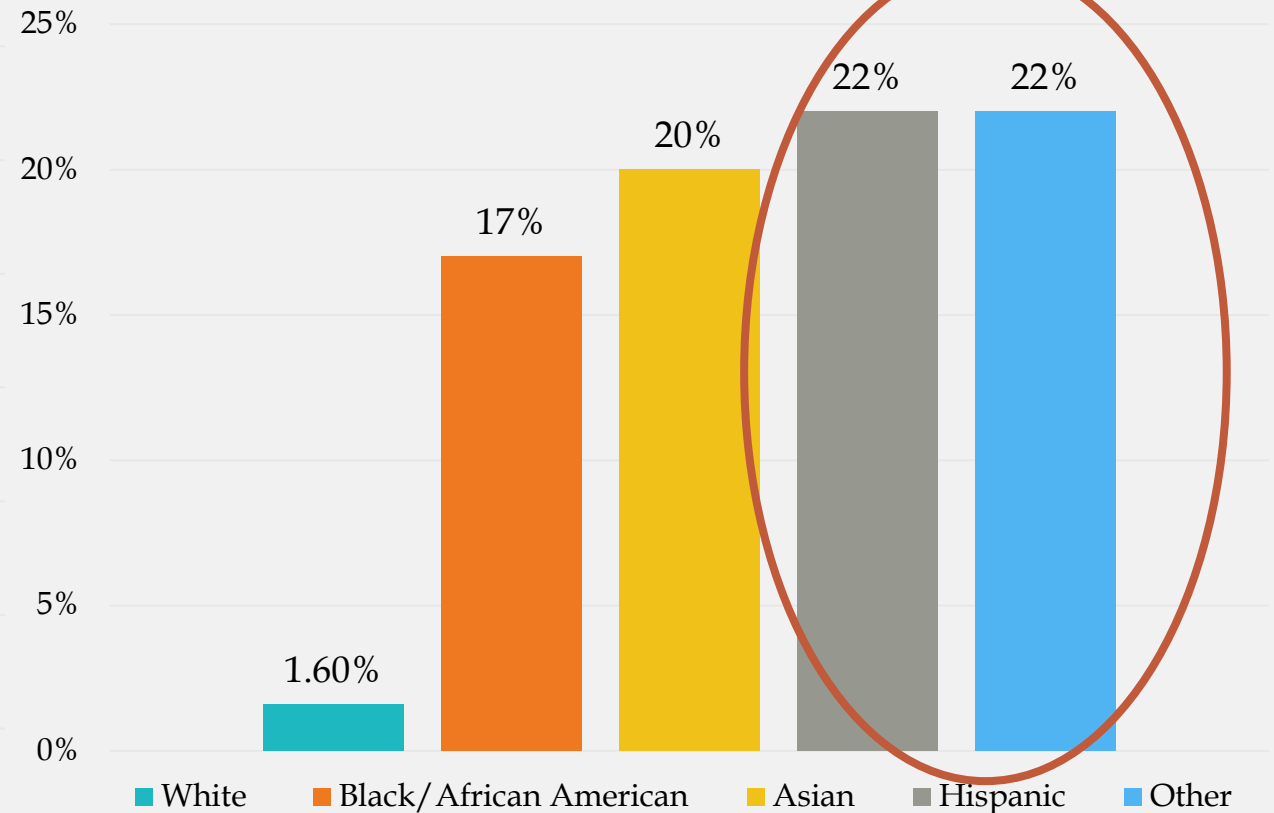

Source: US Census Bureau (2010-2014)

2016 St. Louis Park School District K-12

Source: St. Louis Park School District, 2016

Statistics show St. Louis Park non-white residents
lag in many areas

St. Louis Park Education Statistics

College Graduates by Race

Population Lacking High School Diploma by Race Aged 25 years and above

St. Louis Park Unemployment Status by Race

Source: American Factfinder- US Census Bureau

St. Louis Park Median Income by Race